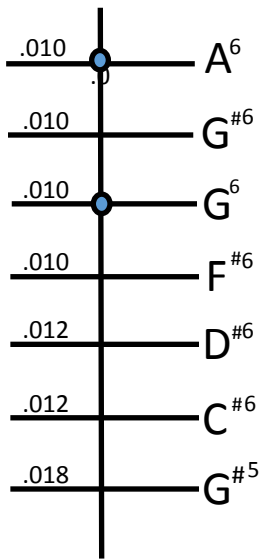

Master Works

Hand-crafted Musical Instruments designed by Russell Cook

DulciForte

20/20XR 7L-12R

Tuning/String Gauge Chart

BW: Brass Wound PB: Phosphor Bronze

Master Works by RUSSELL COOK PO Box 167 Bennington OK 74723