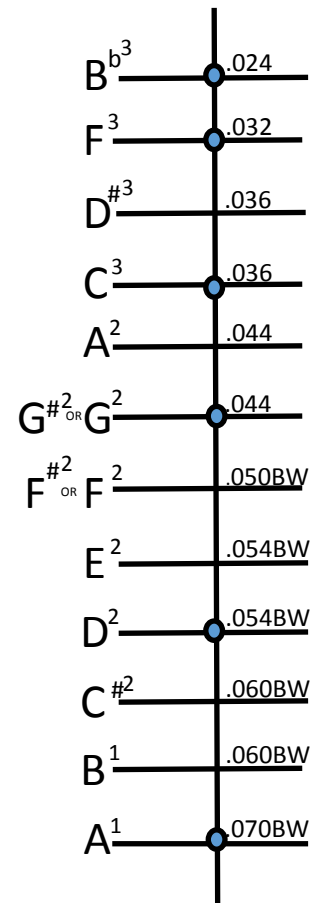

Master Works

Hand-crafted Musical Instruments designed by Russell Cook

DulciForte

20/20XR 7L-12R

Tuning/String Gauge Chart

BW: Brass Wound PB: Phosphor Bronze

Master Works by RUSSELL COOK PO Box 167 Bennington OK 74723