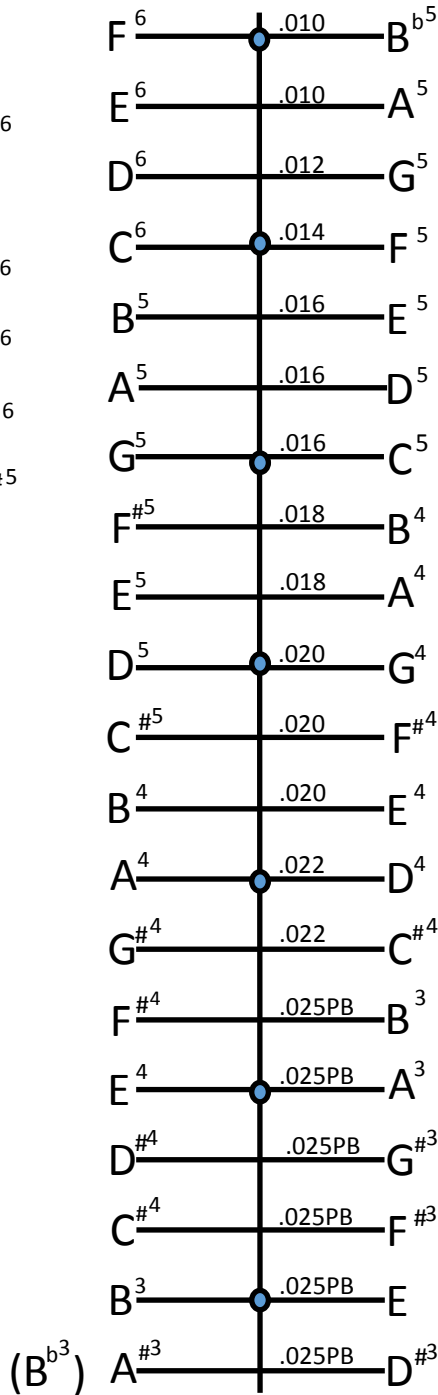

Master Works

Hand-crafted Musical Instruments designed by Russell Cook

DulciForte

20/20XR 7L-12R

Tuning/String Gauge Chart

BW: Brass Wound PB: Phosphor Bronze

Master Works by RUSSELL COOK PO Box 167 Bennington OK 74723